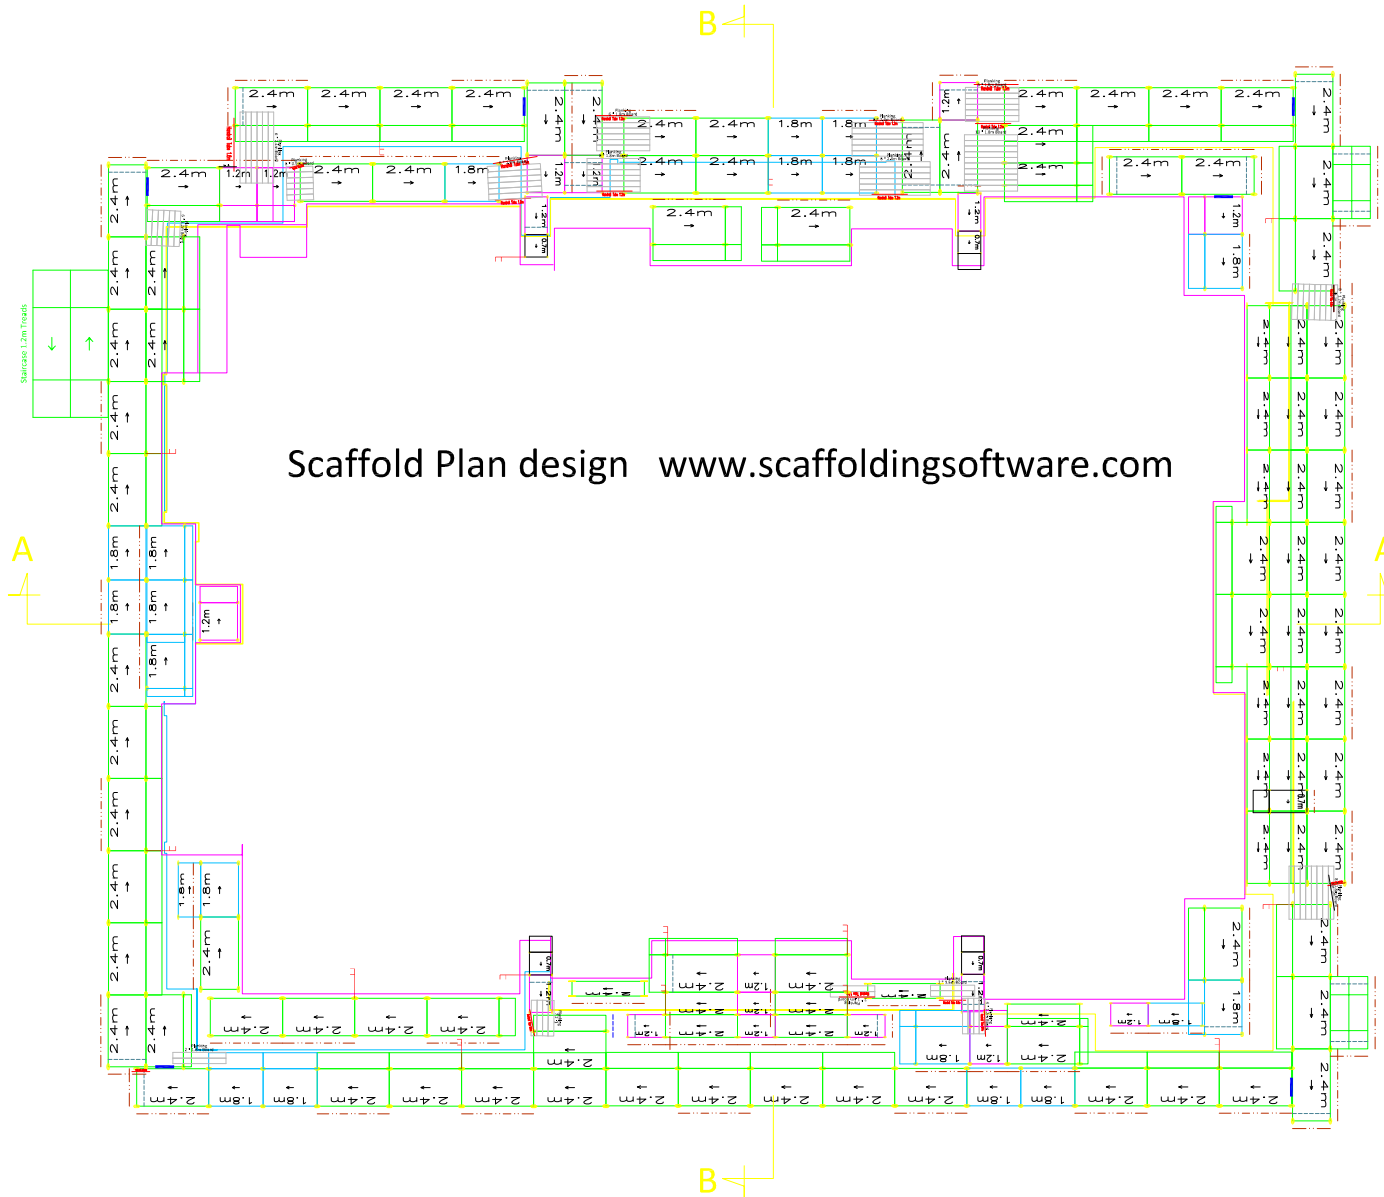

Scaffold Plan design

888 Lancaster Road, Lancaster
www.scaffoldingsoftware.com